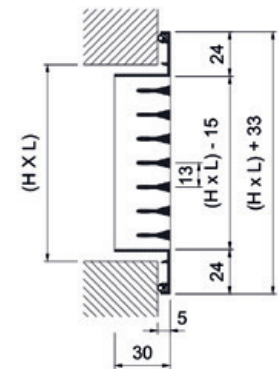

Difusión

Lineales lama fija 0°

Lacada RAL-9016.

Referencia	Artículo
7545	REL 200x75
7546	REL 300x75
7547	REL 400x75
7548	REL 500x75
7549	REL 600x75
7550	REL 800x75
7551	REL 1000x75
7552	REL 200x100
7553	REL 300x100
7554	REL 400x100
7555	REL 500x100
7556	REL 600x100
7557	REL 800x100
7558	REL 1000x100
7559	REL 200x150
7560	REL 300x150
7561	REL 400x150
7562	EL 500x150
7563	REL 600x150
7564	REL 800x150
7565	REL 1000x150

Aluminio acabado plata mate.

Referencia	Artículo
7566	REL 200x75
7567	REL 300x75
7568	REL 400x75
7569	REL 500x75
7570	REL 600x75
7571	REL 800x75
7572	REL 1000x75
7573	REL 200x100
7574	REL 300x100
7575	REL 400x100
7576	REL 500x100
7577	REL 600x100
7578	REL 800x100
7579	REL 1000x100
7580	REL 200x150
7581	REL 300x150
7582	REL 400x150
7583	EL 500x150
7584	REL 600x150
7585	REL 800x150
7586	REL 1000x150